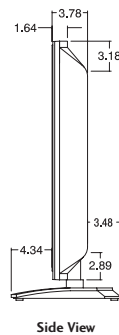

Integrated HDTV Tuner

Integrated Speakers

2 Year Warranty

XD
ENGINE

MONITOR TELEVISION
HDTV
MONITOR

DCDi
by FAROUDJA

DU-42PX12XC 42" Plasma HDTV Integrated Display

DIMENSIONS

DIMENSIONS

Cabinet with Stand (W x H x D)	47.5" x 27.5" x 11.6"
Weight	66 Lbs.

CABINET DESCRIPTION

Finish	Silver
Cabinet Style	Slim Frame
Power Consumption	220W
Power Source	100 ~ 240v 60Hz

VIDEO ENHANCEMENTS

Screen Size	42" Wide Format
Resolution Display	1024 x 768p
Pixel Pitch	0.36 (H) x 1.08 (V)
Aspect Ratio	16:9, 4:3 Zoom
Brightness	1000 cd/m ² w/Filter
Contrast Ratio	1200:1
Viewing Angle	160°
Format Conversion	Intelligent Image Scanning
Aspect Ratio Correction	Yes
Scan Converter	XD Engine
Contrast	Yes
Brightness/Sharpness	Yes
Tint	Yes
Video De-Interlacing/Line Doubling	Faroudja DCDi
Integrated ATSC/NTSC	Yes
Open Cable Tuner	

OUTPUT RESOLUTIONS

NTSC, VGA, SVGA, XGA, SXGA	1024 x 768p
HDTV	1024 x 768p

JACK PACK

Hi-Res Component Video	2
Audio Left/Right In	5
RF In	1
Composite In	2
RGB In (15-Pin Type-D Connector)	1
S-Video In	2
RS-232C (9-Pin Connector)	1
DVI with HDMI	1
IR Jack	1
Composite Video/Audio Out	1