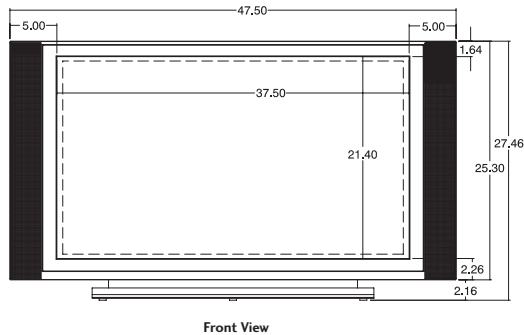

DIMENSIONS

Cabinet with Stand (W x H x D)	47.5" x 27.5" x 11.6"
Weight	66 Lbs.

CABINET DESCRIPTION

Finish	Silver
Cabinet Style	Slim Frame
Power Consumption	220W
Power Source	100 ~ 240v 60Hz

VIDEO ENHANCEMENTS

Screen Size	42" Wide Format
Resolution Display	1024 x 768p
Pixel Pitch	0.36 (H) x 1.08 (V)
Aspect Ratio	16:9, 4:3 Zoom
Brightness	1000 cd/m ² w/Filter
Contrast Ratio	1200:1
Viewing Angle	160°
Format Conversion	Intelligent Image Scanning
Aspect Ratio Correction	Yes
Scan Converter	XD Engine
Contrast	Yes
Brightness/Sharpness	Yes
Tint	Yes
Video De-Interlacing/Line Doubling	Faroudja DCDi
Integrated ATSC/NTSC	Yes
Open Cable Tuner	