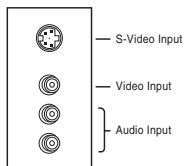

SIDE JACK PANEL