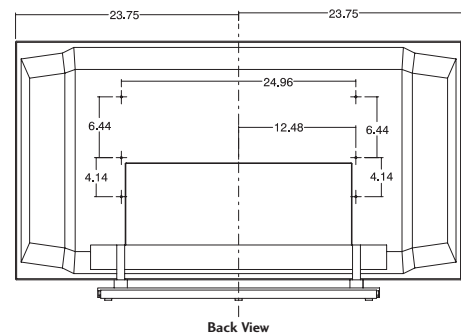

DIMENSIONS

Cabinet with Stand (W x H x D)	47.5" x 27.5" x 11.6"
Weight	66 Lbs.

CABINET DESCRIPTION

Finish	Silver
Cabinet Style	Slim Frame
Power Consumption	220W
Power Source	100 ~ 240v 60Hz

VIDEO ENHANCEMENTS

Screen Size	42" Wide Format
Resolution Display	1024 x 768p
Pixel Pitch	0.36 (H) x 1.08 (V)
Aspect Ratio	16:9, 4:3 Zoom
Brightness	1000 cd/m ² w/Filter
Contrast Ratio	1200:1
Viewing Angle	160°
Format Conversion	Intelligent Image Scanning
Aspect Ratio Correction	Yes
Scan Converter	XD Engine
Contrast	Yes
Brightness/Sharpness	Yes
Tint	Yes
Video De-Interlacing/Line Doubling	Faroudja DCDi
Integrated ATSC/NTSC	Yes
Open Cable Tuner	