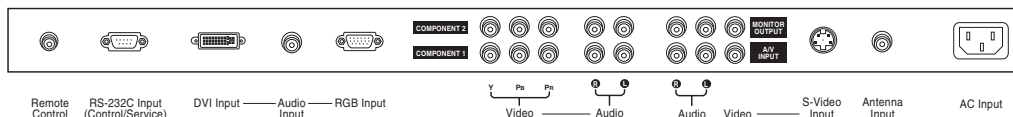

ACCESSORIES (OPTIONAL)

Wall Mount	PWMT200
------------	---------

SIDE JACK PANEL

REAR JACK PANEL

www.LGcommercial.com

LG Electronics U.S.A., Inc. 2000 Millbrook Drive, Lincolnshire, IL 60069 Customer Service: 1-888-865-3026
 Dimensions and weights are approximate. Design and specifications subject to change without notice. The "LG Life's Good" is a registered trademark of LG Electronics U.S.A., Inc. ©2004 LG Electronics U.S.A., Inc. Printed in the USA. LG4212XC0504